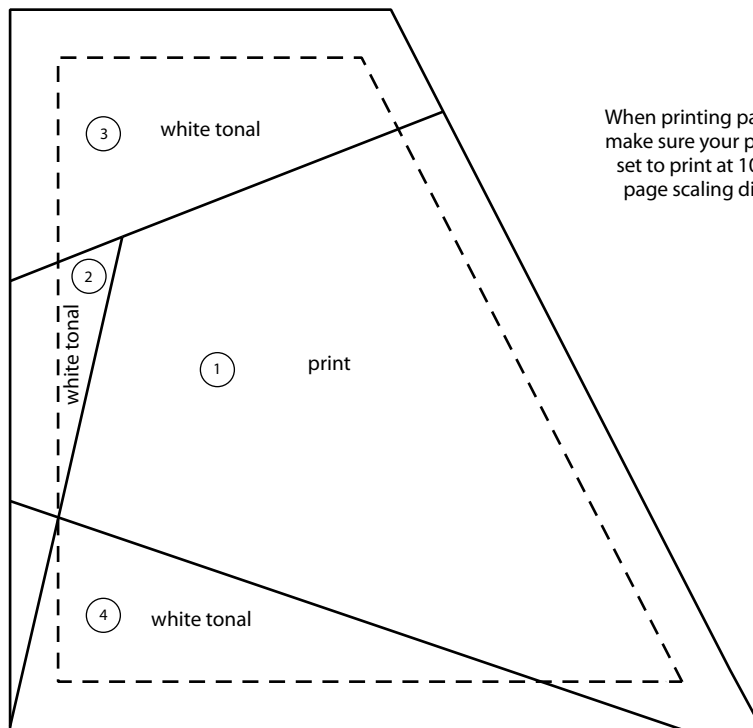

**RAINBOW SCRAPPY
FLOWERS TEMPLATES**

Section I Paper-Piecing Pattern
Make 19 copies

Section Reverse H Paper-Piecing Pattern
Make 19 copies

When printing patterns, check to make sure your print settings are set to print at 100 percent and page scaling displays "None."

**RAINBOW SCRAPPY
FLOWERS TEMPLATES**

When printing patterns, check to make sure your print settings are set to print at 100 percent and page scaling displays "None."

Section H Paper-Piecing Pattern
Make 19 copies