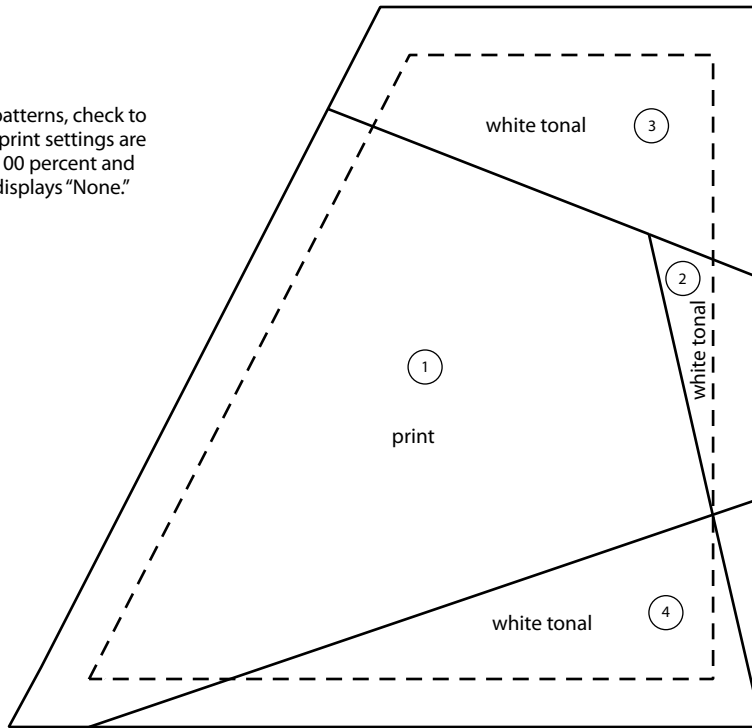

**RAINBOW SCRAPPY
FLOWERS TEMPLATES**

Section I Paper-Piecing Pattern
Make 19 copies

Section Reverse H Paper-Piecing Pattern
Make 19 copies

When printing patterns, check to make sure your print settings are set to print at 100 percent and page scaling displays "None."

**RAINBOW SCRAPPY
FLOWERS TEMPLATES**

When printing patterns, check to make sure your print settings are set to print at 100 percent and page scaling displays "None."

Section H Paper-Piecing Pattern
Make 19 copies